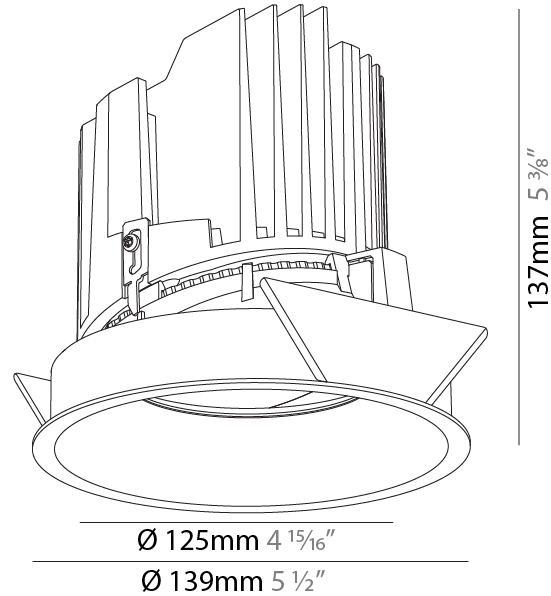

GENERAL

Series: Bioniq
 Subseries: Bioniq Round Semi Adjustable
 Brand: Prolight
 Division: Architectural
 Mounting Type: Recessed
 Mounting Location: Ceiling
 Subcategory: Downlight

PHYSICAL

Shape: Round
 Diameter (mm): 139
 Diameter (in): 5 1/2
 Height (mm): 137
 Height (in): 5 3/8
 Ceiling Thickness (mm): 10 / 12.5 / 15
 Ceiling Thickness (in): 3/8 or 1/2 or 9/16
 Min. Recessing Depth (mm): 150
 Min. Recessing Depth (in): 5 7/8
 Light Distribution: Adjustable / Downlight
 Weight (kg): 0.856
 Weight (lbs): 1.89
 Fixture Finish: SSR / BKV / CWI / CRY / HAB / UFT / ITA / RUA / FTG / MYG / LOD / PUS / FRO / FUP / KIA / POP / BLS / SPG / MEY / GOH / GUM / CHC / COM / ABZ / JAG / OBR / MOS / ROR
 Fixture Material: Aluminum Die Cast
 Cut-out Measurements: 130mm / 5 1/8"

GENERAL

Series: Bioniq
Subseries: Bioniq Round Semi Adjustable
Brand: Prolicht
Division: Architectural
Mounting Type: Recessed
Mounting Location: Ceiling
Subcategory: Downlight

PHYSICAL

Shape: Round
Diameter (mm): 139
Diameter (in): 5 1/2
Height (mm): 137
Height (in): 5 3/8
Ceiling Thickness (mm): 10 / 12.5 / 15
Ceiling Thickness (in): 3/8 or 1/2 or 9/16
Min. Recessing Depth (mm): 150
Min. Recessing Depth (in): 5 7/8
Light Distribution: Adjustable / Downlight
Weight (kg): 0.856
Weight (lbs): 1.89
Fixture Finish: SSR / BKV / CWI / CRY / HAB / UFT / ITA / RUA / FTG / MYG / LOD / PUS / FRO / FUP / KIA / POP / BLS / SPG / MEY / GOH / GUM / CHC / COM / ABZ / JAG / OBR / MOS / ROR
Fixture Material: Aluminum Die Cast
Cut-out Measurements: 130mm / 5 1/8"

OPTICAL

Reflector: 20 / 25 / 40
Adjustability: Rotational 355°; Tilt 10°

RATINGS AND CERTIFICATIONS

Certified By: Certified for North American Standards
IP rating: IP54

						
	130mm 5 1/8"	150mm 5 7/8"	10 15mm 3/8" 9/16"	10°	355°	
						